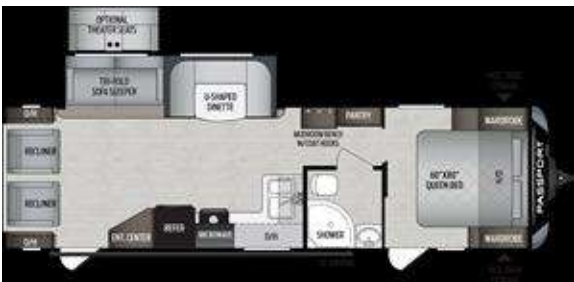

## 2020 KEYSTONE PASSPORT 2900RL

Type: Travel Trailer  
Color: WHITE  
Interior: MONTREAL  
Mileage:

Length: 33  
Weight: 6,070  
GVW: 7,200  
Cyls.:

VIN: 4YDT29029LD413980  
Slides: 1  
Sleeps: 6  
Stock# 27099KY